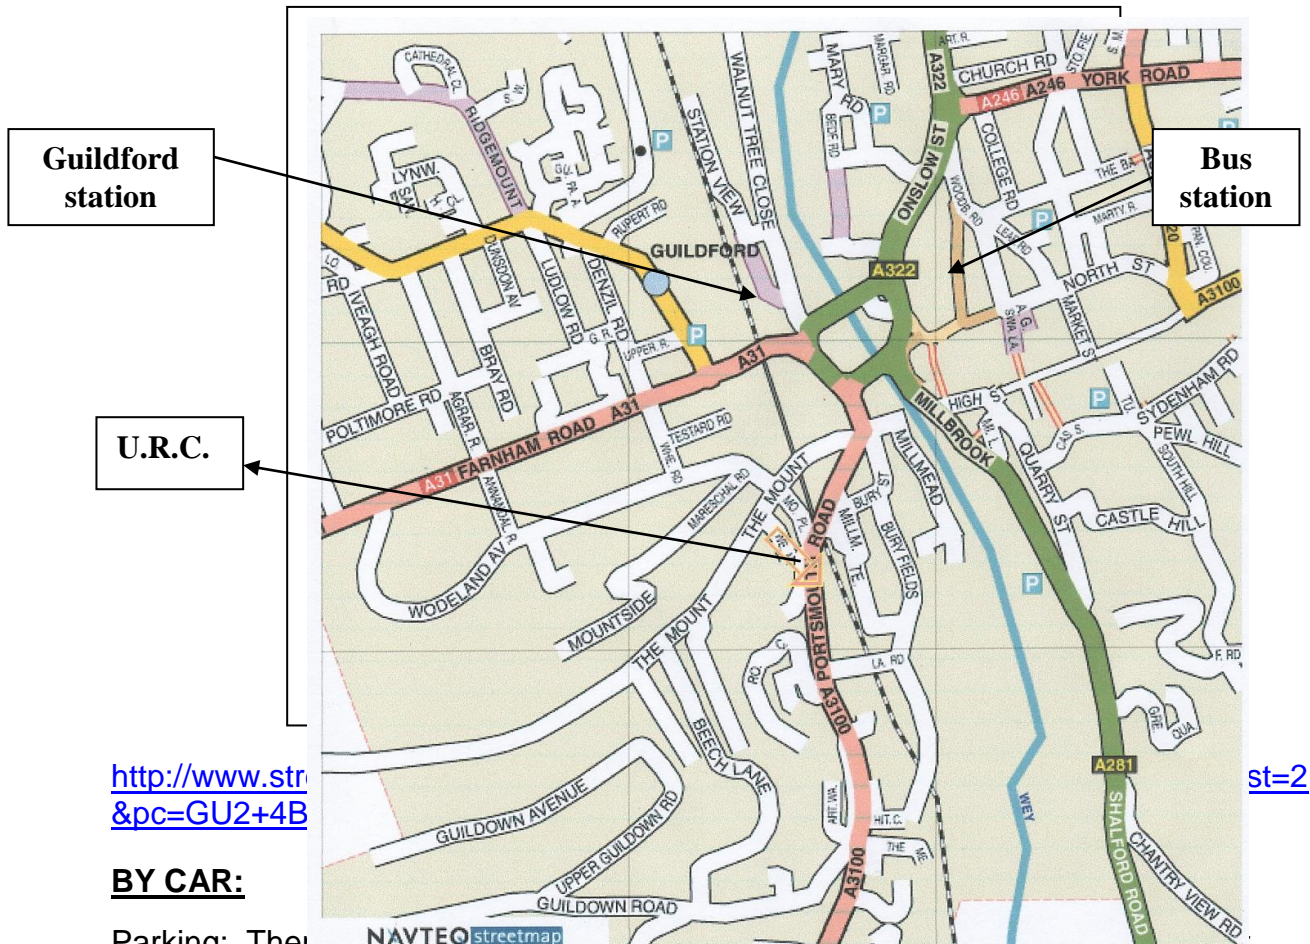

GUILDFORD CENTRE FOR PSYCHOTHERAPY PUBLIC LECTURES

at:

UNITED REFORMED CHURCH

83 Portsmouth Rd, Guildford, Surrey GU2 4BS

<http://www.streetmap.co.uk?pc=GU2+4B>

BY CAR:

Parking: There is limited parking near the venue, however, there are various car parks within walking distance, and you will see them marked on the Streetmap link above.

Park and Ride: The bus terminus is about a 10 minute walk from the United Reformed Church. Park & Rides at Merrow and Artington operate six days a week. If you park at the Artington Park & Ride, the Lawn Road Bus Stop is just before the Church. Other Park & Ride sites operate on Saturdays, terminating at the Bus Station, 10 minutes' walk away.

PUBLIC TRANSPORT:

By Train:

Guildford Station is off Walnut Tree Close, and is about a 10 minute walk from the United Reformed Church.

By Bus:

The bus terminus is in Commercial Road, off North Street, near The Friary shopping centre, and is also about a 10 minute walk away.