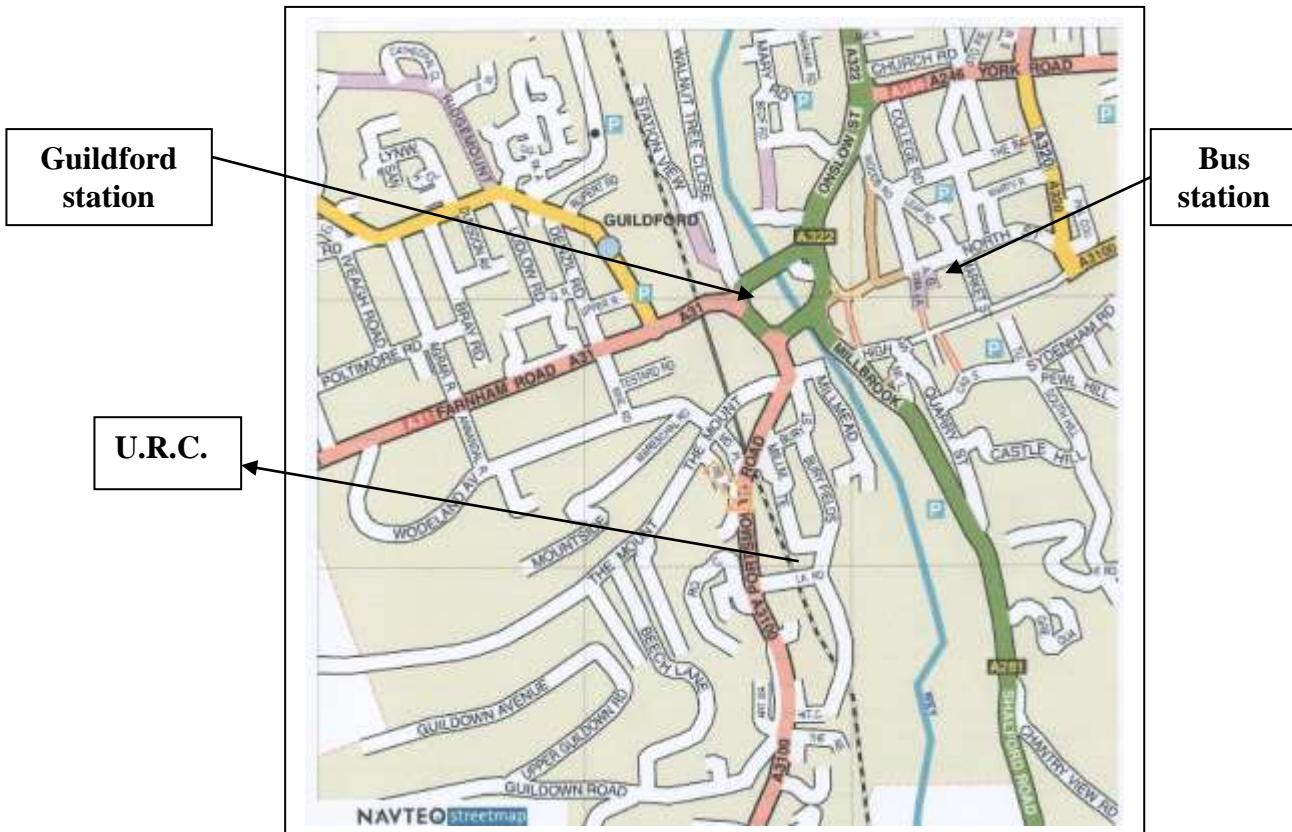

GUILDFORD CENTRE FOR PSYCHOTHERAPY PUBLIC LECTURES

at:

UNITED REFORMED CHURCH

83 Portsmouth Rd, Guildford, Surrey GU2 4BS

<http://www.streetmap.co.uk/map.srf?x=499315&y=149102&z=0&sv=GU2+4BS&st=2&pc=GU2+4BS&mapp=map.srf&searchp=ids.srf>

BY CAR:

Parking: There is limited parking near the venue; however, there are various car parks within walking distance, and you will see them marked on the Streetmap link above.

Park and Ride: The bus terminus is about a 10 minute walk from the United Reformed Church. Park & Rides at Merrow and Artington operate six days a week. If you park at the Artington Park & Ride, the Lawn Road Bus Stop is just before the Church. Other Park & Ride sites operate on Saturdays, terminating at the Bus Station, 10 minutes' walk away.

PUBLIC TRANSPORT:

By Train:

Guildford Station is off Walnut Tree Close, and is about a 10 minute walk from the United Reformed Church.

By Bus:

The bus terminus is in Commercial Road, off North Street, near The Friary shopping centre, and is also about a 10 minute walk away.

or visit our website: www.psychotherapy-guildfordcentre.org.uk